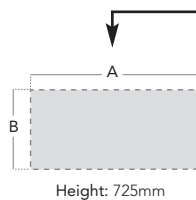

25mm MFC Rectangular fliptop table

25mm MFC Trapezoidal fliptop table

25mm MFC Semi Circular fliptop table

Please note the letters refer to the width or depth of the corresponding side

Code	A	B
FLIP16	1600	800
<b>Select your colour:</b> Beech B   Maple M   Oak O		
e.g. FLIP16 Beech = FLIP16B		

## Rectangular Fliptop Table

25mm top, chrome folding legs.

Height: 725mm

Code	A	B	R.R.P
FLIP16	1600	800	<b>£385.00</b>

Select your colour: Beech B | Maple M | Oak O |  
e.g. FLIP16 Beech = FLIP16B